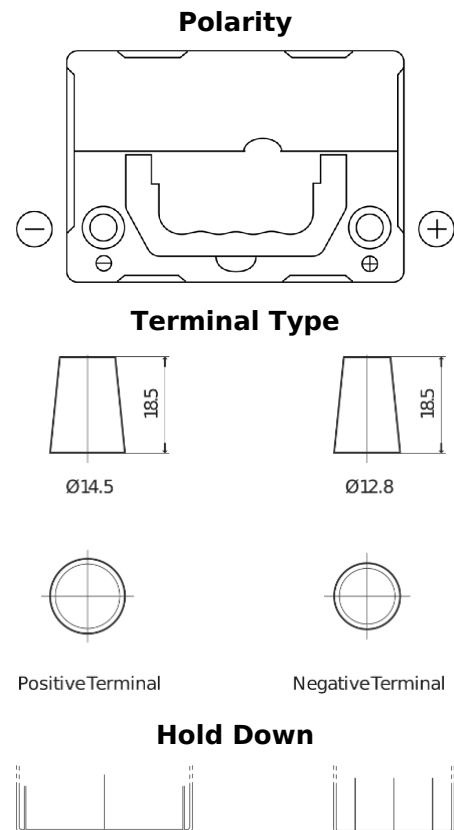

Product overview

Batteries for Cars

Power DB356

Part number	DB356
Technology	Flooded
EAN/GTIN	3661024024334
Voltage	12 V
Capacity	35 Ah
CCA	240 A
Length	187 mm
Width	127 mm
Height	220 mm
Box size	B19
Polarity	ETN 0
Terminal Type	JIS taper post
Hold Down	B0
Weights (subject of variation)	8.90 kg