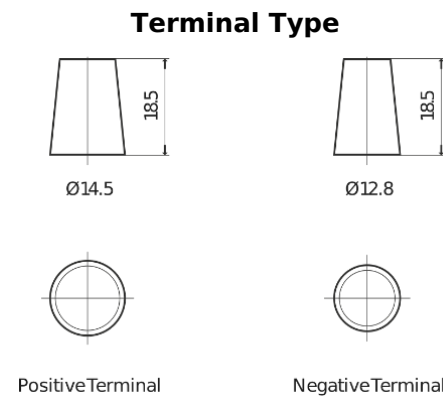

Product overview

Batteries for Cars

Power DB456

Part number	DB456
Technology	Flooded
EAN/GTIN	3661024024358
Voltage	12 V
Capacity	45 Ah
CCA	330 A
Length	237 mm
Width	127 mm
Height	227 mm
Box size	B24
Polarity	ETN 0
Terminal Type	JIS taper post
Hold Down	B0
Weights (subject of variation)	11.40 kg