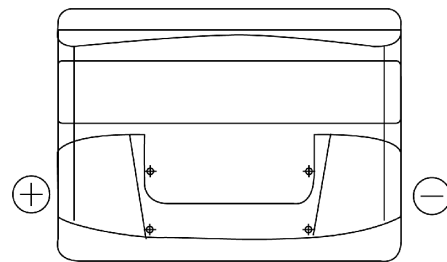

Product overview

Batteries for Cars

Power DB621

Part number	DB621
Technology	Flooded
EAN/GTIN	3661024024549
Voltage	12 V
Capacity	62.0 Ah
CCA	540 A
Length	242 mm
Width	175 mm
Height	190 mm
Box size	L02
Polarity	ETN 1
Terminal Type	EN taper post
Hold Down	B13
Weights (subject of variation)	14.20 kg

Polarity

Terminal Type

Hold Down

Design, features and specifications are subject to change without notice. We disclaim any representation or warranty, express or implied, concerning the data or recommendations, and in no event shall be liable for any loss or damage claimed to have arisen as a result. Some products may not be available in your local market.