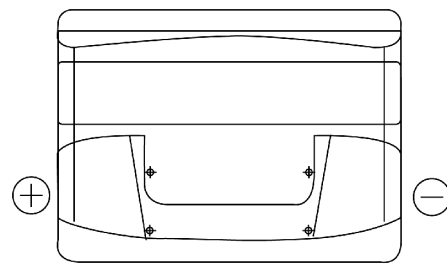

Product overview

Batteries for Cars

Power DB621

Part number	DB621
Technology	Flooded
EAN/GTIN	3661024024549
Voltage	12 V
Capacity	62 Ah
CCA	540 A
Length	242 mm
Width	175 mm
Height	190 mm
Box size	L02
Polarity	ETN 1
Terminal Type	EN taper post
Hold Down	B13
Weights (subject of variation)	14.20 kg

Polarity