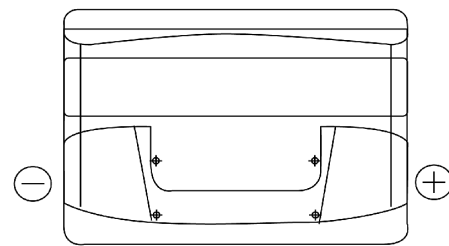

Product overview

Batteries for Cars

Power DB740

Part number	DB740
Technology	Flooded
EAN/GTIN	3661024024556
Voltage	12 V
Capacity	74 Ah
CCA	680 A
Length	278 mm
Width	175 mm
Height	190 mm
Box size	L03
Polarity	ETN 0
Terminal Type	EN taper post
Hold Down	B13
Weights (subject of variation)	16.60 kg

Polarity