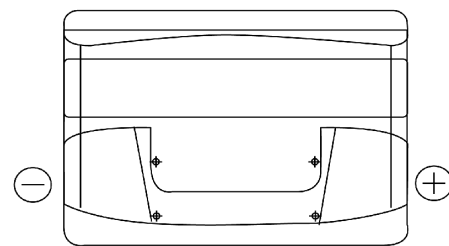

Product overview

Batteries for Cars

Power DB740

Part number	DB740
Technology	Flooded
EAN/GTIN	3661024024556
Voltage	12 V
Capacity	74.0 Ah
CCA	680 A
Length	278 mm
Width	175 mm
Height	190 mm
Box size	L03
Polarity	ETN 0
Terminal Type	EN taper post
Hold Down	B13
Weights (subject of variation)	16.60 kg

Polarity

Terminal Type

Positive Terminal

Negative Terminal

Hold Down

Design, features and specifications are subject to change without notice. We disclaim any representation or warranty, express or implied, concerning the data or recommendations, and in no event shall be liable for any loss or damage claimed to have arisen as a result. Some products may not be available in your local market.