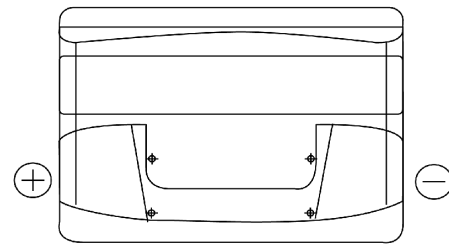

Product overview

Batteries for Cars

Power DB741

Part number	DB741
Technology	Flooded
EAN/GTIN	3661024024563
Voltage	12 V
Capacity	74 Ah
CCA	680 A
Length	278 mm
Width	175 mm
Height	190 mm
Box size	L03
Polarity	ETN 1
Terminal Type	EN taper post
Hold Down	B13
Weights (subject of variation)	16.60 kg

Polarity

Terminal Type

Positive Terminal

Negative Terminal

Hold Down

Design, features and specifications are subject to change without notice. We disclaim any representation or warranty, express or implied, concerning the data or recommendations, and in no event shall be liable for any loss or damage claimed to have arisen as a result. Some products may not be available in your local market.