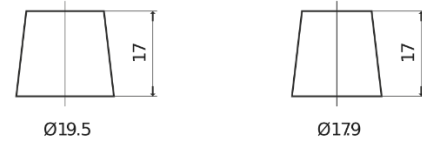

Product overview

Batteries for Cars

Power DB741

Part number	DB741
Technology	Flooded
EAN/GTIN	3661024024563
Voltage	12 V
Capacity	74 Ah
CCA	680 A
Length	278 mm
Width	175 mm
Height	190 mm
Box size	L03
Polarity	ETN 1
Terminal Type	EN taper post
Hold Down	B13
Weights (subject of variation)	16.60 kg

Polarity

Terminal Type

Positive Terminal

Negative Terminal

Hold Down

Design, features and specifications are subject to change without notice. We disclaim any representation or warranty, express or implied, concerning the data or recommendations, and in no event shall be liable for any loss or damage claimed to have arisen as a result. Some products may not be available in your local market.