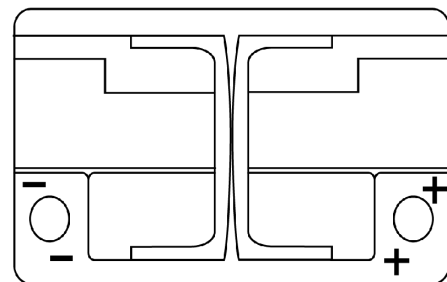

Product overview

Batteries for Cars

AGM DK720

Part number	DK720
Technology	AGM
EAN/GTIN	3661024027120
Voltage	12 V
Capacity	72 Ah
CCA	760 A
Length	278 mm
Width	175 mm
Height	190 mm
Box size	L03
Polarity	ETN 0
Terminal Type	EN taper post
Hold Down	B13
Weights (subject of variation)	20.60 kg

Polarity