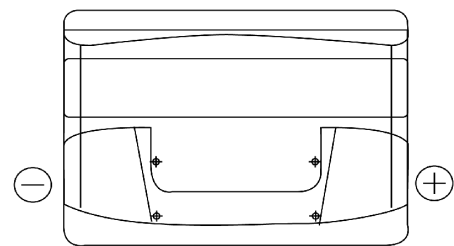

Product overview

Batteries for Cars

Power DB800

Part number	DB800
Technology	Flooded
EAN/GTIN	3661024026246
Voltage	12 V
Capacity	80.0 Ah
CCA	640 A
Length	315 mm
Width	175 mm
Height	190 mm
Box size	L04
Polarity	ETN 0
Terminal Type	EN taper post
Hold Down	B13
Weights (subject of variation)	19.00 kg

Polarity

Terminal Type

Positive Terminal

Negative Terminal

Hold Down

Design, features and specifications are subject to change without notice. We disclaim any representation or warranty, express or implied, concerning the data or recommendations, and in no event shall be liable for any loss or damage claimed to have arisen as a result. Some products may not be available in your local market.