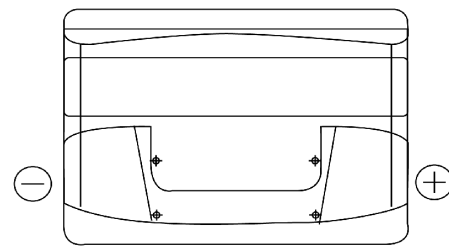

Product overview

Batteries for Cars

Power DB800

Part number	DB800
Technology	Flooded
EAN/GTIN	3661024026246
Voltage	12 V
Capacity	80 Ah
CCA	640 A
Length	315 mm
Width	175 mm
Height	190 mm
Box size	L04
Polarity	ETN 0
Terminal Type	EN taper post
Hold Down	B13
Weights (subject of variation)	19.00 kg

Polarity

Terminal Type

Positive Terminal

Negative Terminal

Hold Down

Design, features and specifications are subject to change without notice. We disclaim any representation or warranty, express or implied, concerning the data or recommendations, and in no event shall be liable for any loss or damage claimed to have arisen as a result. Some products may not be available in your local market.