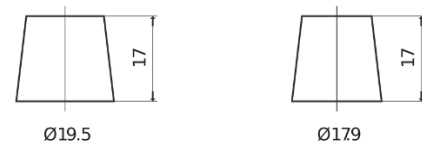

Product overview

Batteries for Cars

Power DB800

Part number	DB800
Technology	Flooded
EAN/GTIN	3661024026246
Voltage	12 V
Capacity	80.0 Ah
CCA	640 A
Length	315 mm
Width	175 mm
Height	190 mm
Box size	L04
Polarity	ETN 0
Terminal Type	EN taper post
Hold Down	B13
Weights (subject of variation)	19.00 kg

Polarity

Terminal Type

Positive Terminal

Negative Terminal

Hold Down

Design, features and specifications are subject to change without notice. We disclaim any representation or warranty, express or implied, concerning the data or recommendations, and in no event shall be liable for any loss or damage claimed to have arisen as a result. Some products may not be available in your local market.