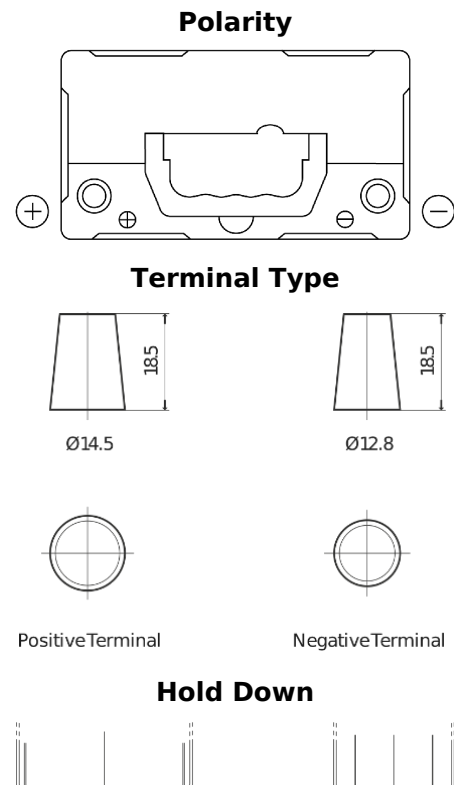

### Power DB457

Part number	DB457
Technology	Flooded
EAN/GTIN	3661024024365
Voltage	12 V
Capacity	45 Ah
CCA	330 A
Length	237 mm
Width	127 mm
Height	227 mm
Box size	B24
Polarity	ETN 1
Terminal Type	JIS taper post
Hold Down	B0
Weights (subject of variation)	11.40 kg