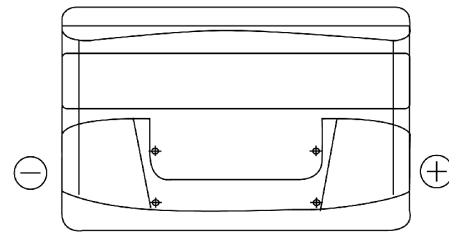

Product overview

Batteries for Cars

Power DB950

Part number	DB950
Technology	Flooded
EAN/GTIN	3661024024587
Voltage	12 V
Capacity	95 Ah
CCA	800 A
Length	353 mm
Width	175 mm
Height	190 mm
Box size	L05
Polarity	ETN 0
Terminal Type	EN taper post
Hold Down	B13
Weights (subject of variation)	21.60 kg

Polarity

Terminal Type

Positive Terminal

Negative Terminal

Hold Down

Design, features and specifications are subject to change without notice. We disclaim any representation or warranty, express or implied, concerning the data or recommendations, and in no event shall be liable for any loss or damage claimed to have arisen as a result. Some products may not be available in your local market.