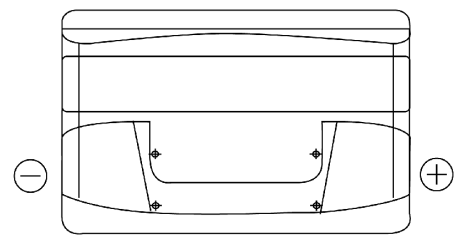

### Power DB950

Part number	DB950
Technology	Flooded
EAN/GTIN	3661024024587
Voltage	12 V
Capacity	95.0 Ah
CCA	800 A
Length	353 mm
Width	175 mm
Height	190 mm
Box size	L05
Polarity	ETN 0
Terminal Type	EN taper post
Hold Down	B13
Weights (subject of variation)	21.60 kg

#### Terminal Type

Ø19.5

Ø179

Positive Terminal

Negative Terminal