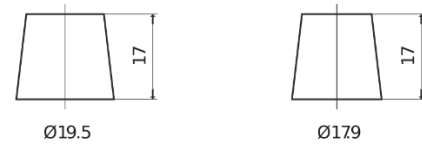

Product overview

Batteries for Cars

Power DB950

Part number	DB950
Technology	Flooded
EAN/GTIN	3661024024587
Voltage	12 V
Capacity	95 Ah
CCA	800 A
Length	353 mm
Width	175 mm
Height	190 mm
Box size	L05
Polarity	ETN 0
Terminal Type	EN taper post
Hold Down	B13
Weights (subject of variation)	21.60 kg

Polarity

Terminal Type

Positive Terminal

Negative Terminal

Hold Down

Design, features and specifications are subject to change without notice. We disclaim any representation or warranty, express or implied, concerning the data or recommendations, and in no event shall be liable for any loss or damage claimed to have arisen as a result. Some products may not be available in your local market.