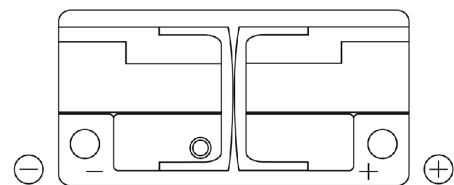

Product overview

Batteries for Cars

Power DB1100

Part number	DB1100
Technology	Flooded
EAN/GTIN	3661024026239
Voltage	12 V
Capacity	110.0 Ah
CCA	850 A
Length	392 mm
Width	175 mm
Height	190 mm
Box size	L06
Polarity	ETN 0
Terminal Type	EN taper post
Hold Down	B13
Weights (subject of variation)	26.30 kg

Polarity

Terminal Type

Hold Down

Design, features and specifications are subject to change without notice. We disclaim any representation or warranty, express or implied, concerning the data or recommendations, and in no event shall be liable for any loss or damage claimed to have arisen as a result. Some products may not be available in your local market.