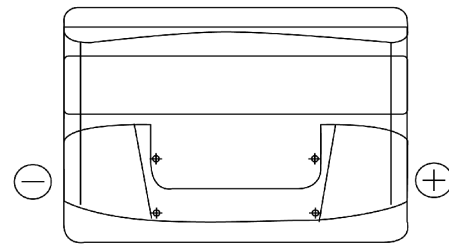

Product overview

Batteries for Cars

Power DB712

Part number	DB712
Technology	Flooded
EAN/GTIN	3661024024648
Voltage	12 V
Capacity	71 Ah
CCA	670 A
Length	278 mm
Width	175 mm
Height	175 mm
Box size	LB3
Polarity	ETN 0
Terminal Type	EN taper post
Hold Down	B13
Weights (subject of variation)	15.30 kg

Polarity