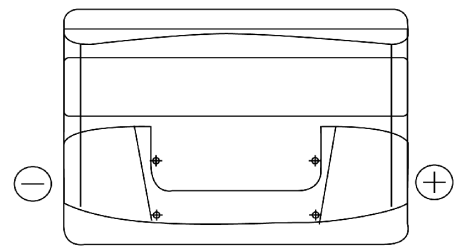

Product overview

Batteries for Cars

Power DB802

Part number	DB802
Technology	Flooded
EAN/GTIN	3661024024655
Voltage	12 V
Capacity	80 Ah
CCA	700 A
Length	315 mm
Width	175 mm
Height	175 mm
Box size	LB4
Polarity	ETN 0
Terminal Type	EN taper post
Hold Down	B13
Weights (subject of variation)	17.80 kg

Polarity

Terminal Type

Positive Terminal

Negative Terminal

Hold Down

Design, features and specifications are subject to change without notice. We disclaim any representation or warranty, express or implied, concerning the data or recommendations, and in no event shall be liable for any loss or damage claimed to have arisen as a result. Some products may not be available in your local market.