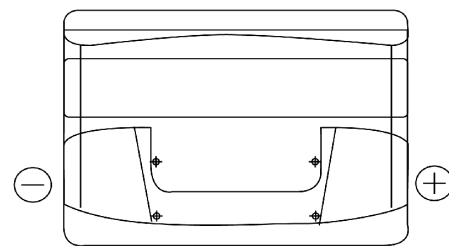

Product overview

Batteries for Cars

Power DB802

Part number	DB802
Technology	Flooded
EAN/GTIN	3661024024655
Voltage	12 V
Capacity	80.0 Ah
CCA	700 A
Length	315 mm
Width	175 mm
Height	175 mm
Box size	LB4
Polarity	ETN 0
Terminal Type	EN taper post
Hold Down	B13
Weights (subject of variation)	17.80 kg

Polarity

Terminal Type

Positive Terminal

Negative Terminal

Hold Down

Design, features and specifications are subject to change without notice. We disclaim any representation or warranty, express or implied, concerning the data or recommendations, and in no event shall be liable for any loss or damage claimed to have arisen as a result. Some products may not be available in your local market.