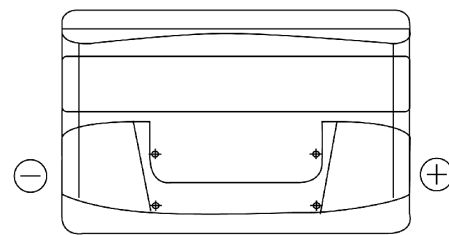

Product overview

Batteries for Cars

Power DB852

Part number	DB852
Technology	Flooded
EAN/GTIN	3661024024662
Voltage	12 V
Capacity	85.0 Ah
CCA	760 A
Length	353 mm
Width	175 mm
Height	175 mm
Box size	LB5
Polarity	ETN 0
Terminal Type	EN taper post
Hold Down	B13
Weights (subject of variation)	19.40 kg

Polarity

Terminal Type

Ø19.5

Ø179

Positive Terminal

Negative Terminal

Hold Down

5 notches