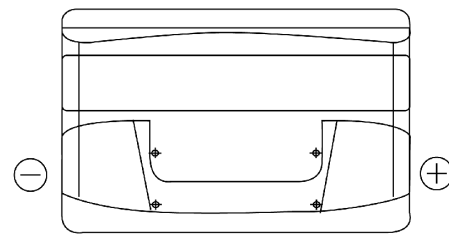

Product overview

Batteries for Cars

Power DB852

Part number	DB852
Technology	Flooded
EAN/GTIN	3661024024662
Voltage	12 V
Capacity	85 Ah
CCA	760 A
Length	353 mm
Width	175 mm
Height	175 mm
Box size	LB5
Polarity	ETN 0
Terminal Type	EN taper post
Hold Down	B13
Weights (subject of variation)	19.40 kg

Polarity