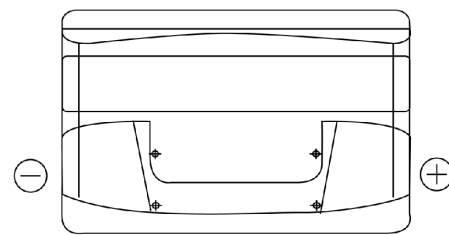

Product overview

Batteries for Cars

Power DB1000

Part number	DB1000
Technology	Flooded
EAN/GTIN	3661024024716
Voltage	12 V
Capacity	100.0 Ah
CCA	720 A
Length	315 mm
Width	175 mm
Height	205 mm
Box size	LH4
Polarity	ETN 0
Terminal Type	EN taper post
Hold Down	B13
Weights (subject of variation)	21.90 kg

Polarity

Terminal Type

Ø19.5

Ø179

Positive Terminal

Negative Terminal

Hold Down

5 notches