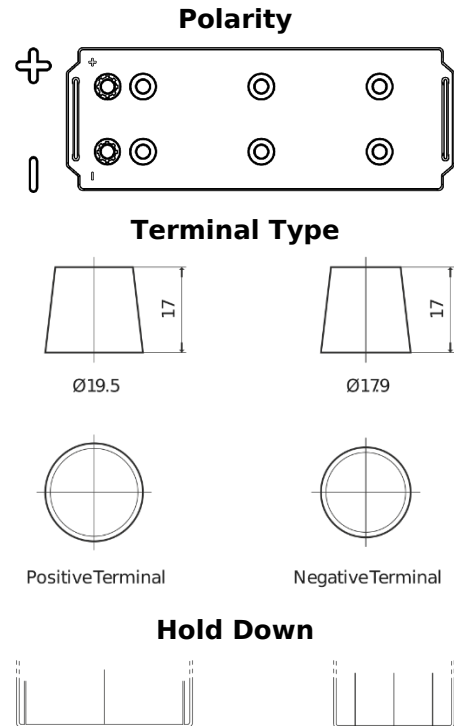

### StartPRO DG1403

Part number	DG1403
Technology	Flooded
EAN/GTIN	3661024025423
Voltage	12 V
Capacity	140 Ah
CCA	800 A
Length	513 mm
Width	189 mm
Height	223 mm
Box size	D04
Polarity	ETN 3
Terminal Type	EN taper post
Hold Down	B0
Weights (subject of variation)	34.10 kg