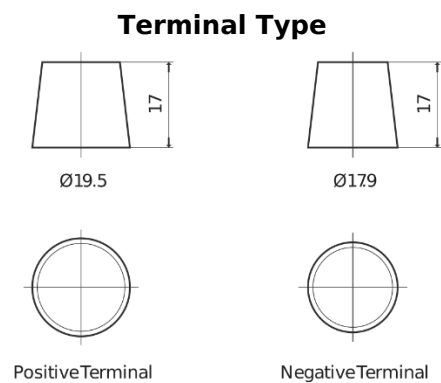

### StartPRO DG1403

Part number	DG1403
Technology	Flooded
EAN/GTIN	3661024025423
Voltage	12 V
Capacity	140.0 Ah
CCA	800 A
Length	513 mm
Width	189 mm
Height	223 mm
Box size	D04
Polarity	ETN 3
Terminal Type	EN taper post
Hold Down	B0
Weights (subject of variation)	34.10 kg