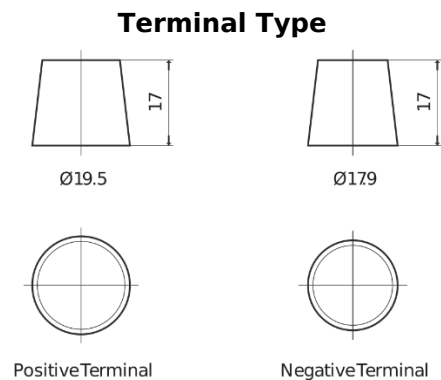

### StartPRO DG2253

|                                |               |
|--------------------------------|---------------|
| Part number                    | DG2253        |
| Technology                     | Flooded       |
| EAN/GTIN                       | 3661024026963 |
| Voltage                        | 12 V          |
| Capacity                       | 225.0 Ah      |
| CCA                            | 1200 A        |
| Length                         | 518 mm        |
| Width                          | 274 mm        |
| Height                         | 240 mm        |
| Box size                       | D06           |
| Polarity                       | ETN 3         |
| Terminal Type                  | EN taper post |
| Hold Down                      | B0            |
| Weights (subject of variation) | 54.90 kg      |