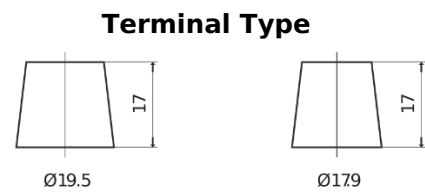

Product overview

Batteries for Trucks, Buses, Construction, Agriculture

StartPRO DG2253

Part number	DG2253
Technology	Flooded
EAN/GTIN	3661024026963
Voltage	12 V
Capacity	225 Ah
CCA	1200 A
Length	518 mm
Width	274 mm
Height	240 mm
Box size	D06
Polarity	ETN 3
Terminal Type	EN taper post
Hold Down	B0
Weights (subject of variation)	54.90 kg