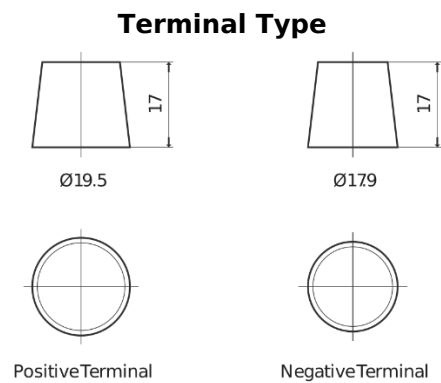

Product overview

Batteries for Trucks, Buses, Construction, Agriculture

StartPRO DG1406

Part number	DG1406
Technology	Flooded
EAN/GTIN	3661024025492
Voltage	12 V
Capacity	140 Ah
CCA	800 A
Length	510 mm
Width	175 mm
Height	225 mm
Box size	D08
Polarity	ETN 4
Terminal Type	EN taper post
Hold Down	B3
Weights (subject of variation)	33.50 kg