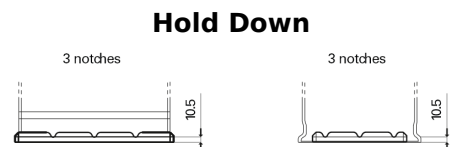

Product overview

Batteries for Trucks, Buses, Construction, Agriculture

StartPRO DG1406

Part number	DG1406
Technology	Flooded
EAN/GTIN	3661024025492
Voltage	12 V
Capacity	140 Ah
CCA	800 A
Length	510 mm
Width	175 mm
Height	225 mm
Box size	D08
Polarity	ETN 4
Terminal Type	EN taper post
Hold Down	B3
Weights (subject of variation)	33.50 kg