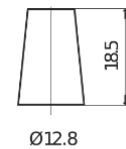

Product overview

Batteries for Cars

Power DB357

Part number	DB357
Technology	Flooded
EAN/GTIN	3661024024341
Voltage	12 V
Capacity	35.0 Ah
CCA	240 A
Length	187 mm
Width	127 mm
Height	220 mm
Box size	B19
Polarity	ETN 1
Terminal Type	JIS taper post
Hold Down	B0
Weights (subject of variation)	8.90 kg

Polarity

Terminal Type

Positive Terminal

Negative Terminal

Hold Down

Design, features and specifications are subject to change without notice. We disclaim any representation or warranty, express or implied, concerning the data or recommendations, and in no event shall be liable for any loss or damage claimed to have arisen as a result. Some products may not be available in your local market.