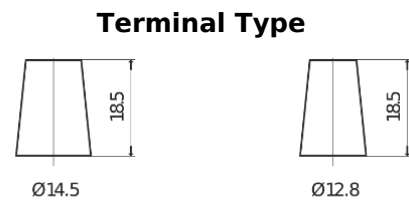

Product overview

Batteries for Cars

Power DB357

Part number	DB357
Technology	Flooded
EAN/GTIN	3661024024341
Voltage	12 V
Capacity	35 Ah
CCA	240 A
Length	187 mm
Width	127 mm
Height	220 mm
Box size	B19
Polarity	ETN 1
Terminal Type	JIS taper post
Hold Down	B0
Weights (subject of variation)	8.90 kg