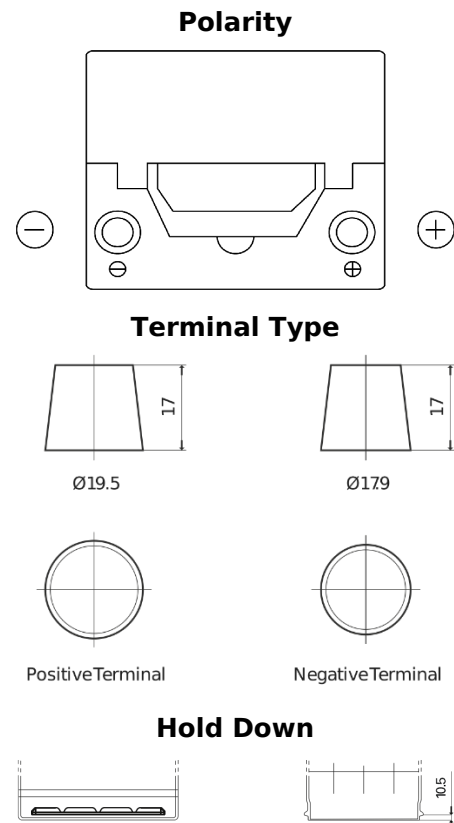

Product overview

Batteries for Cars

Power DB504

| | |
|--------------------------------|---------------|
| Part number | DB504 |
| Technology | Flooded |
| EAN/GTIN | 3661024024402 |
| Voltage | 12 V |
| Capacity | 50 Ah |
| CCA | 360 A |
| Length | 200 mm |
| Width | 173 mm |
| Height | 222 mm |
| Box size | D20 |
| Polarity | ETN 0 |
| Terminal Type | EN taper post |
| Hold Down | Korean B1 |
| Weights (subject of variation) | 12.90 kg |