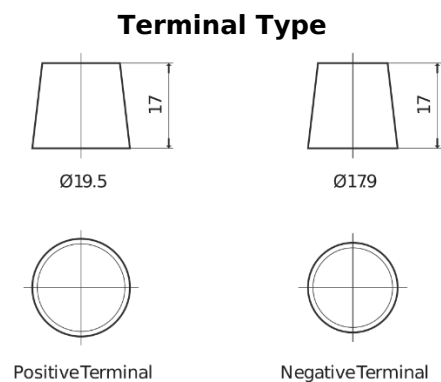

Product overview

Batteries for Cars

Power DB604

Part number	DB604
Technology	Flooded
EAN/GTIN	3661024024419
Voltage	12 V
Capacity	60 Ah
CCA	480 A
Length	230 mm
Width	173 mm
Height	222 mm
Box size	D23
Polarity	ETN 0
Terminal Type	EN taper post
Hold Down	Korean B1
Weights (subject of variation)	14.60 kg