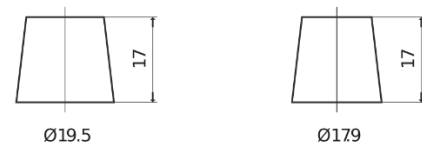

Terminal Type