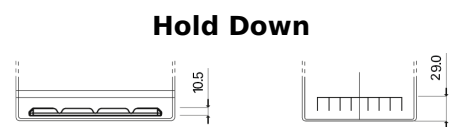

Product overview

Batteries for Cars

Power DB704

Part number	DB704
Technology	Flooded
EAN/GTIN	3661024024433
Voltage	12 V
Capacity	70.0 Ah
CCA	540 A
Length	270 mm
Width	173 mm
Height	222 mm
Box size	D26
Polarity	ETN 0
Terminal Type	EN taper post
Hold Down	Korean B1+B6
Weights (subject of variation)	16.10 kg