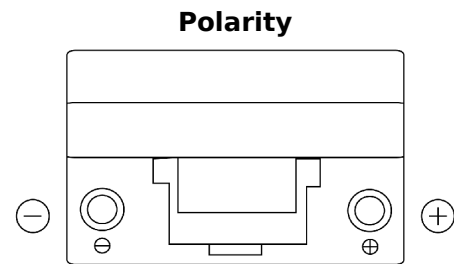

Product overview

Batteries for Cars

Power DB704

Part number	DB704
Technology	Flooded
EAN/GTIN	3661024024433
Voltage	12 V
Capacity	70.0 Ah
CCA	540 A
Length	270 mm
Width	173 mm
Height	222 mm
Box size	D26
Polarity	ETN 0
Terminal Type	EN taper post
Hold Down	Korean B1+B6
Weights (subject of variation)	16.10 kg