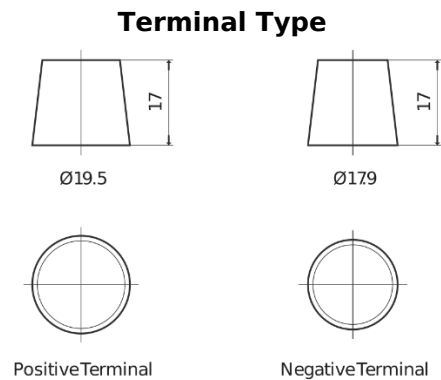

Product overview

Batteries for Cars

Power DB704

Part number	DB704
Technology	Flooded
EAN/GTIN	3661024024433
Voltage	12 V
Capacity	70.0 Ah
CCA	540 A
Length	270 mm
Width	173 mm
Height	222 mm
Box size	D26
Polarity	ETN 0
Terminal Type	EN taper post
Hold Down	Korean B1+B6
Weights (subject of variation)	16.10 kg