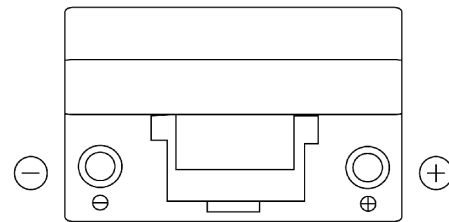

Product overview

Batteries for Cars

Power DB704

Part number	DB704
Technology	Flooded
EAN/GTIN	3661024024433
Voltage	12 V
Capacity	70 Ah
CCA	540 A
Length	270 mm
Width	173 mm
Height	222 mm
Box size	D26
Polarity	ETN 0
Terminal Type	EN taper post
Hold Down	Korean B1+B6
Weights (subject of variation)	16.10 kg

Polarity

Terminal Type

Positive Terminal

Negative Terminal

Hold Down

Design, features and specifications are subject to change without notice. We disclaim any representation or warranty, express or implied, concerning the data or recommendations, and in no event shall be liable for any loss or damage claimed to have arisen as a result. Some products may not be available in your local market.