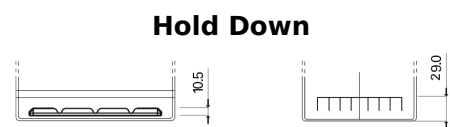

Product overview

Batteries for Cars

Power DB705

Part number	DB705
Technology	Flooded
EAN/GTIN	3661024024440
Voltage	12 V
Capacity	70.0 Ah
CCA	540 A
Length	270 mm
Width	173 mm
Height	222 mm
Box size	D26
Polarity	ETN 1
Terminal Type	EN taper post
Hold Down	Korean B1+B6
Weights (subject of variation)	16.10 kg