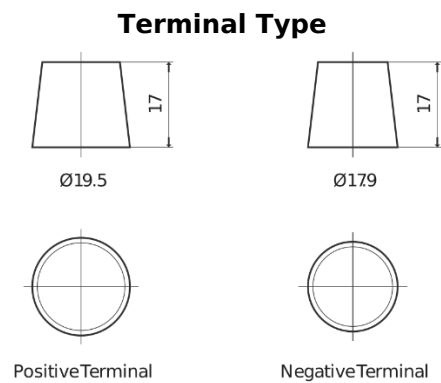

Product overview

Batteries for Cars

Power DB705

Part number	DB705
Technology	Flooded
EAN/GTIN	3661024024440
Voltage	12 V
Capacity	70 Ah
CCA	540 A
Length	270 mm
Width	173 mm
Height	222 mm
Box size	D26
Polarity	ETN 1
Terminal Type	EN taper post
Hold Down	Korean B1+B6
Weights (subject of variation)	16.10 kg