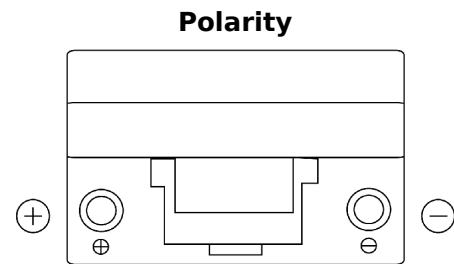

Product overview

Batteries for Cars

Power DB705

Part number	DB705
Technology	Flooded
EAN/GTIN	3661024024440
Voltage	12 V
Capacity	70.0 Ah
CCA	540 A
Length	270 mm
Width	173 mm
Height	222 mm
Box size	D26
Polarity	ETN 1
Terminal Type	EN taper post
Hold Down	Korean B1+B6
Weights (subject of variation)	16.10 kg