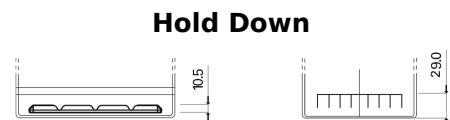

Product overview

Batteries for Cars

Power DB705

Part number	DB705
Technology	Flooded
EAN/GTIN	3661024024440
Voltage	12 V
Capacity	70 Ah
CCA	540 A
Length	270 mm
Width	173 mm
Height	222 mm
Box size	D26
Polarity	ETN 1
Terminal Type	EN taper post
Hold Down	Korean B1+B6
Weights (subject of variation)	16.10 kg