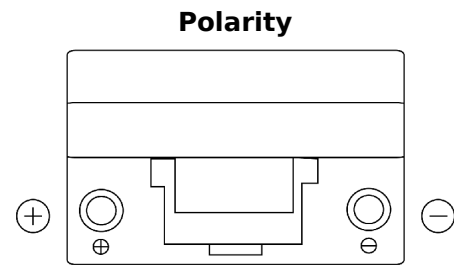

Product overview

Batteries for Cars

Power DB705

Part number	DB705
Technology	Flooded
EAN/GTIN	3661024024440
Voltage	12 V
Capacity	70 Ah
CCA	540 A
Length	270 mm
Width	173 mm
Height	222 mm
Box size	D26
Polarity	ETN 1
Terminal Type	EN taper post
Hold Down	Korean B1+B6
Weights (subject of variation)	16.10 kg