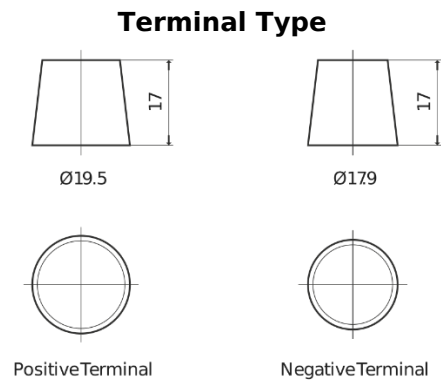

Product overview

Batteries for Cars

Power DB705

Part number	DB705
Technology	Flooded
EAN/GTIN	3661024024440
Voltage	12 V
Capacity	70.0 Ah
CCA	540 A
Length	270 mm
Width	173 mm
Height	222 mm
Box size	D26
Polarity	ETN 1
Terminal Type	EN taper post
Hold Down	Korean B1+B6
Weights (subject of variation)	16.10 kg