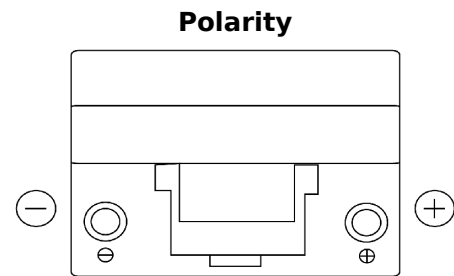

Product overview

Batteries for Cars

Power DB954

Part number	DB954
Technology	Flooded
EAN/GTIN	3661024024457
Voltage	12 V
Capacity	95 Ah
CCA	760 A
Length	306 mm
Width	173 mm
Height	222 mm
Box size	D31
Polarity	ETN 0
Terminal Type	EN taper post
Hold Down	Korean B1
Weights (subject of variation)	20.60 kg