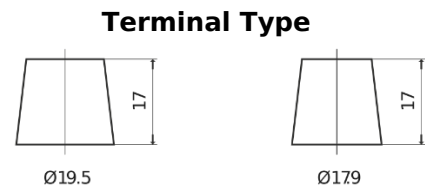

Product overview

Batteries for Cars

Power DB954

Part number	DB954
Technology	Flooded
EAN/GTIN	3661024024457
Voltage	12 V
Capacity	95 Ah
CCA	760 A
Length	306 mm
Width	173 mm
Height	222 mm
Box size	D31
Polarity	ETN 0
Terminal Type	EN taper post
Hold Down	Korean B1
Weights (subject of variation)	20.60 kg