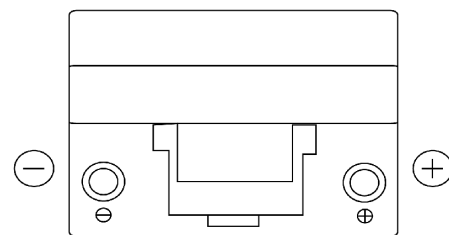

Product overview

Batteries for Cars

Power DB954

Part number	DB954
Technology	Flooded
EAN/GTIN	3661024024457
Voltage	12 V
Capacity	95.0 Ah
CCA	760 A
Length	306 mm
Width	173 mm
Height	222 mm
Box size	D31
Polarity	ETN 0
Terminal Type	EN taper post
Hold Down	Korean B1
Weights (subject of variation)	20.60 kg

Polarity

Terminal Type

Positive Terminal

Negative Terminal

Hold Down

Design, features and specifications are subject to change without notice. We disclaim any representation or warranty, express or implied, concerning the data or recommendations, and in no event shall be liable for any loss or damage claimed to have arisen as a result. Some products may not be available in your local market.