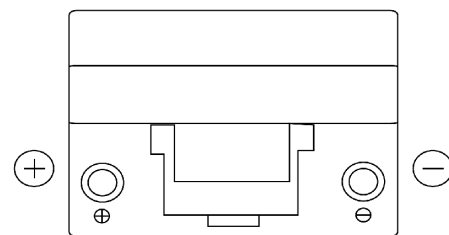

Product overview

Batteries for Cars

Power DB955

Part number	DB955
Technology	Flooded
EAN/GTIN	3661024024464
Voltage	12 V
Capacity	95.0 Ah
CCA	760 A
Length	306 mm
Width	173 mm
Height	222 mm
Box size	D31
Polarity	ETN 1
Terminal Type	EN taper post
Hold Down	Korean B1
Weights (subject of variation)	20.60 kg

Polarity

Terminal Type

Positive Terminal

Negative Terminal

Hold Down

Design, features and specifications are subject to change without notice. We disclaim any representation or warranty, express or implied, concerning the data or recommendations, and in no event shall be liable for any loss or damage claimed to have arisen as a result. Some products may not be available in your local market.