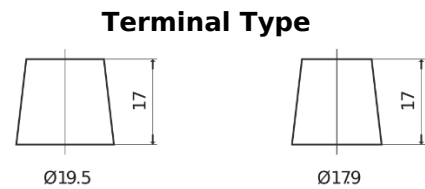

### Power DB955

Part number	DB955
Technology	Flooded
EAN/GTIN	3661024024464
Voltage	12 V
Capacity	95 Ah
CCA	760 A
Length	306 mm
Width	173 mm
Height	222 mm
Box size	D31
Polarity	ETN 1
Terminal Type	EN taper post
Hold Down	Korean B1
Weights (subject of variation)	20.60 kg