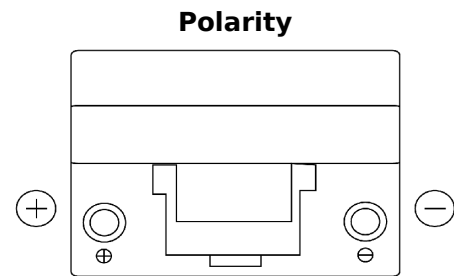

### Power DB955

Part number	DB955
Technology	Flooded
EAN/GTIN	3661024024464
Voltage	12 V
Capacity	95 Ah
CCA	760 A
Length	306 mm
Width	173 mm
Height	222 mm
Box size	D31
Polarity	ETN 1
Terminal Type	EN taper post
Hold Down	Korean B1
Weights (subject of variation)	20.60 kg