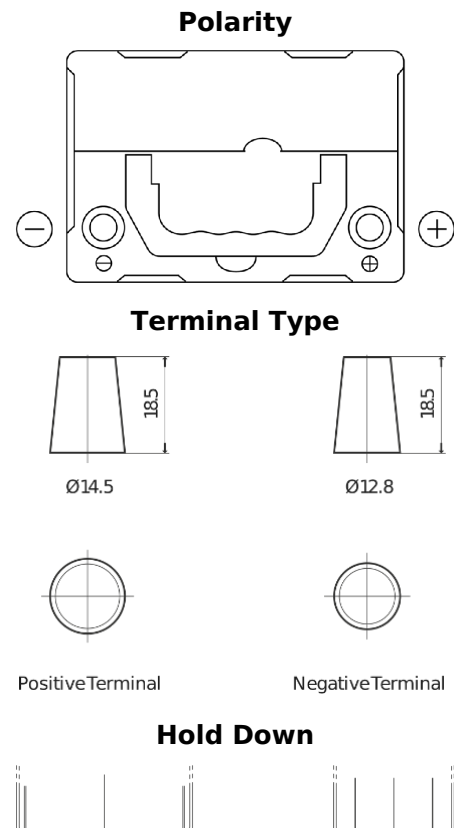

Product overview

Batteries for Coches

Power DB356

Part number	DB356
Technology	Flooded
EAN/GTIN	3661024024334
Voltage	12 V
Capacity	35 Ah
CCA	240 A
Length	187 mm
Width	127 mm
Height	220 mm
Box size	B19
Polarity	ETN 0
Terminal Type	JIS taper post
Hold Down	B0
Weights (subject of variation)	8.90 kg