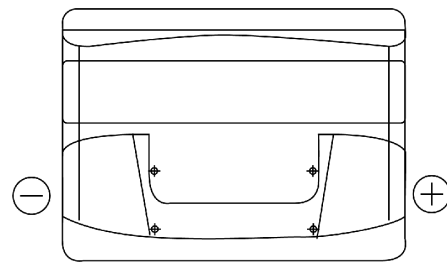

Product overview

Batteries for Coches

Power DB500

Part number	DB500
Technology	Flooded
EAN/GTIN	3661024024518
Voltage	12 V
Capacity	50.0 Ah
CCA	450 A
Length	207 mm
Width	175 mm
Height	190 mm
Box size	L01
Polarity	ETN 0
Terminal Type	EN taper post
Hold Down	B13
Weights (subject of variation)	12.10 kg

Polarity

Terminal Type

Hold Down

El diseño, las características y las especificaciones están sujetos a cambios sin previo aviso. Nos eximimos de responsabilidad, de cualquier representación o garantía, expresa o implícita, con respecto a los datos o recomendaciones, y en ningún caso seremos responsables de ninguna reclamación por pérdida o daño que haya surgido como resultado. Es posible que algunos productos no estén disponibles en su mercado local.