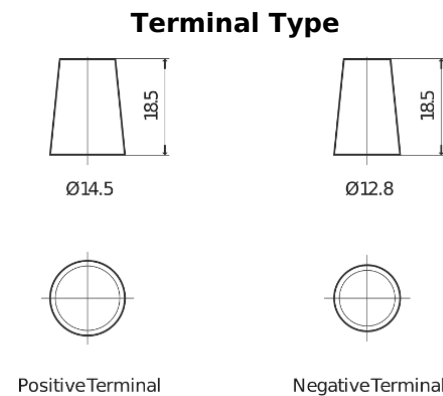

Product overview

Batteries for Coches

Power DB456

Part number	DB456
Technology	Flooded
EAN/GTIN	3661024024358
Voltage	12 V
Capacity	45 Ah
CCA	330 A
Length	237 mm
Width	127 mm
Height	227 mm
Box size	B24
Polarity	ETN 0
Terminal Type	JIS taper post
Hold Down	B0
Weights (subject of variation)	11.40 kg