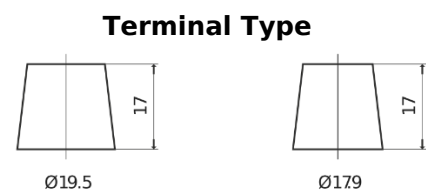

Product overview

Batteries for Coches

Power DB620

| | |
|--------------------------------|---------------|
| Part number | DB620 |
| Technology | Flooded |
| EAN/GTIN | 3661024024532 |
| Voltage | 12 V |
| Capacity | 62 Ah |
| CCA | 540 A |
| Length | 242 mm |
| Width | 175 mm |
| Height | 190 mm |
| Box size | L02 |
| Polarity | ETN 0 |
| Terminal Type | EN taper post |
| Hold Down | B13 |
| Weights (subject of variation) | 14.20 kg |