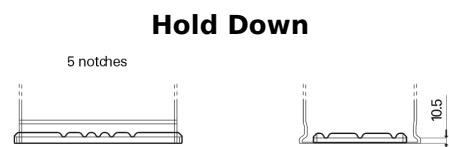

Product overview

Batteries for Coches

Power DB620

| | |
|--------------------------------|---------------|
| Part number | DB620 |
| Technology | Flooded |
| EAN/GTIN | 3661024024532 |
| Voltage | 12 V |
| Capacity | 62 Ah |
| CCA | 540 A |
| Length | 242 mm |
| Width | 175 mm |
| Height | 190 mm |
| Box size | L02 |
| Polarity | ETN 0 |
| Terminal Type | EN taper post |
| Hold Down | B13 |
| Weights (subject of variation) | 14.20 kg |