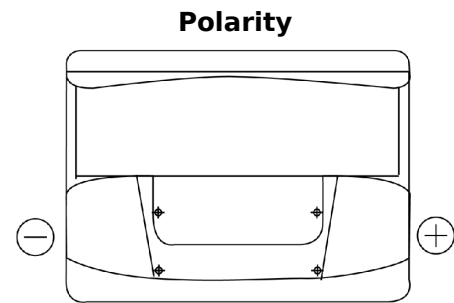

Product overview

Batteries for Coches

Power DB620

| | |
|--------------------------------|---------------|
| Part number | DB620 |
| Technology | Flooded |
| EAN/GTIN | 3661024024532 |
| Voltage | 12 V |
| Capacity | 62 Ah |
| CCA | 540 A |
| Length | 242 mm |
| Width | 175 mm |
| Height | 190 mm |
| Box size | L02 |
| Polarity | ETN 0 |
| Terminal Type | EN taper post |
| Hold Down | B13 |
| Weights (subject of variation) | 14.20 kg |