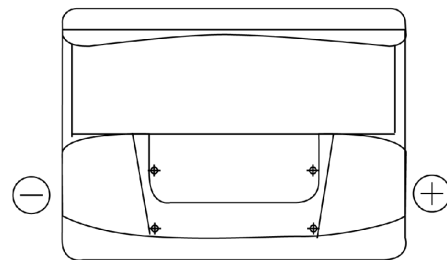

Product overview

Batteries for Coches

Power DB620

Part number	DB620
Technology	Flooded
EAN/GTIN	3661024024532
Voltage	12 V
Capacity	62.0 Ah
CCA	540 A
Length	242 mm
Width	175 mm
Height	190 mm
Box size	L02
Polarity	ETN 0
Terminal Type	EN taper post
Hold Down	B13
Weights (subject of variation)	14.20 kg

Polarity

Terminal Type

Hold Down

El diseño, las características y las especificaciones están sujetos a cambios sin previo aviso. Nos eximimos de responsabilidad, de cualquier representación o garantía, expresa o implícita, con respecto a los datos o recomendaciones, y en ningún caso seremos responsables de ninguna reclamación por pérdida o daño que haya surgido como resultado. Es posible que algunos productos no estén disponibles en su mercado local.