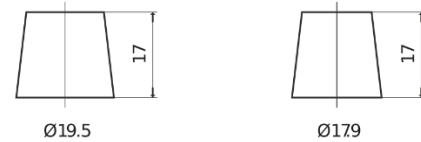

Terminal Type