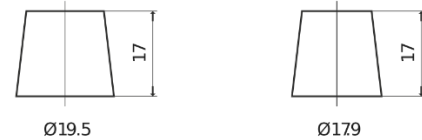

Terminal Type