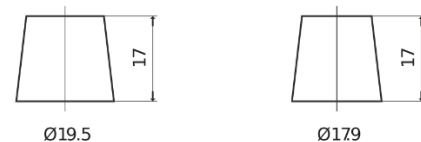

Terminal Type