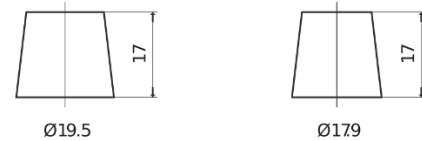

Terminal Type