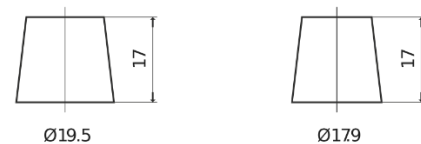

Terminal Type