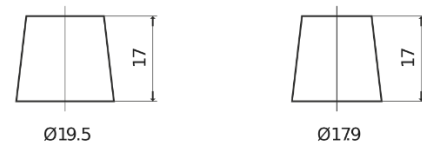

Terminal Type