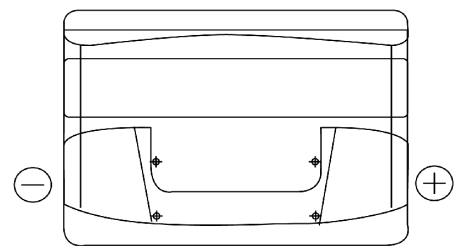

Product overview

Batteries for Coches

Power DB800

Part number	DB800
Technology	Flooded
EAN/GTIN	3661024026246
Voltage	12 V
Capacity	80.0 Ah
CCA	640 A
Length	315 mm
Width	175 mm
Height	190 mm
Box size	L04
Polarity	ETN 0
Terminal Type	EN taper post
Hold Down	B13
Weights (subject of variation)	19.00 kg

Polarity

Terminal Type

Hold Down

El diseño, las características y las especificaciones están sujetos a cambios sin previo aviso. Nos eximimos de responsabilidad, de cualquier representación o garantía, expresa o implícita, con respecto a los datos o recomendaciones, y en ningún caso seremos responsables de ninguna reclamación por pérdida o daño que haya surgido como resultado. Es posible que algunos productos no estén disponibles en su mercado local.