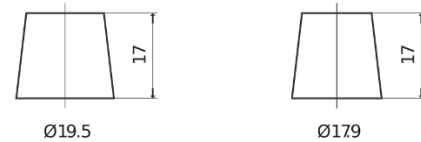

Terminal Type