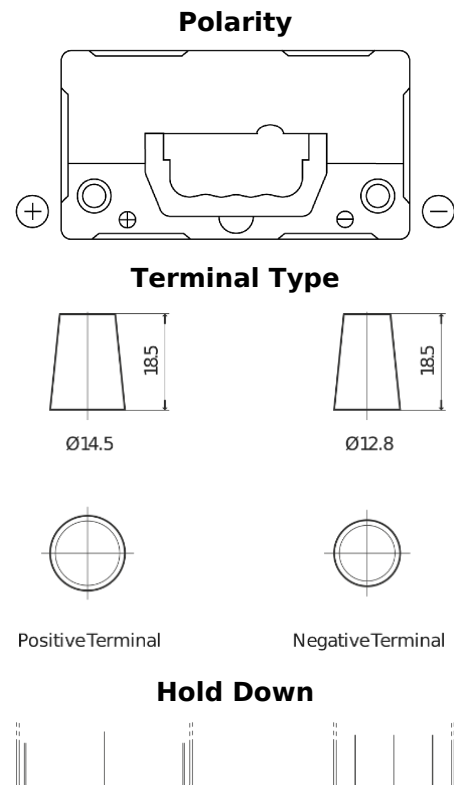

**Product overview**

Batteries for Coches

**Power DB457**

Part number	DB457
Technology	Flooded
EAN/GTIN	3661024024365
Voltage	12 V
Capacity	45 Ah
CCA	330 A
Length	237 mm
Width	127 mm
Height	227 mm
Box size	B24
Polarity	ETN 1
Terminal Type	JIS taper post
Hold Down	B0
Weights (subject of variation)	11.40 kg