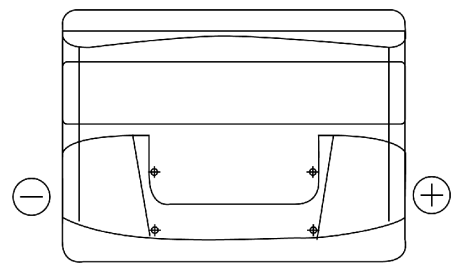

Product overview

Batteries for Coches

Power DB442

Part number	DB442
Technology	Flooded
EAN/GTIN	3661024024600
Voltage	12 V
Capacity	44 Ah
CCA	420 A
Length	207 mm
Width	175 mm
Height	175 mm
Box size	LB1
Polarity	ETN 0
Terminal Type	EN taper post
Hold Down	B13
Weights (subject of variation)	10.60 kg

Polarity