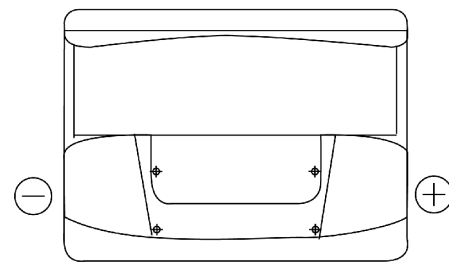

Product overview

Batteries for Coches

Power DB602

Part number	DB602
Technology	Flooded
EAN/GTIN	3661024024631
Voltage	12 V
Capacity	60 Ah
CCA	540 A
Length	242 mm
Width	175 mm
Height	175 mm
Box size	LB2
Polarity	ETN 0
Terminal Type	EN taper post
Hold Down	B13
Weights (subject of variation)	12.90 kg

Polarity