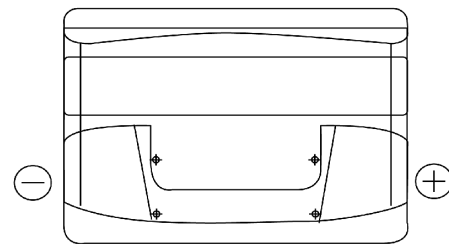

Product overview

Batteries for Coches

Power DB712

Part number	DB712
Technology	Flooded
EAN/GTIN	3661024024648
Voltage	12 V
Capacity	71.0 Ah
CCA	670 A
Length	278 mm
Width	175 mm
Height	175 mm
Box size	LB3
Polarity	ETN 0
Terminal Type	EN taper post
Hold Down	B13
Weights (subject of variation)	15.30 kg

Polarity

Terminal Type

Hold Down

El diseño, las características y las especificaciones están sujetos a cambios sin previo aviso. Nos eximimos de responsabilidad, de cualquier representación o garantía, expresa o implícita, con respecto a los datos o recomendaciones, y en ningún caso seremos responsables de ninguna reclamación por pérdida o daño que haya surgido como resultado. Es posible que algunos productos no estén disponibles en su mercado local.