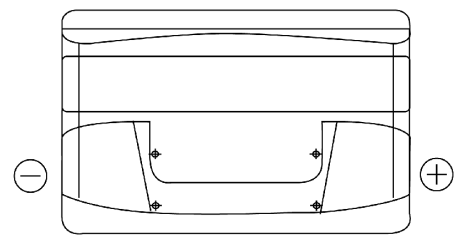

Product overview

Batteries for Coches

Power DB852

Part number	DB852
Technology	Flooded
EAN/GTIN	3661024024662
Voltage	12 V
Capacity	85.0 Ah
CCA	760 A
Length	353 mm
Width	175 mm
Height	175 mm
Box size	LB5
Polarity	ETN 0
Terminal Type	EN taper post
Hold Down	B13
Weights (subject of variation)	19.40 kg

Polarity

Terminal Type

Hold Down

El diseño, las características y las especificaciones están sujetos a cambios sin previo aviso. Nos eximimos de responsabilidad, de cualquier representación o garantía, expresa o implícita, con respecto a los datos o recomendaciones, y en ningún caso seremos responsables de ninguna reclamación por pérdida o daño que haya surgido como resultado. Es posible que algunos productos no estén disponibles en su mercado local.