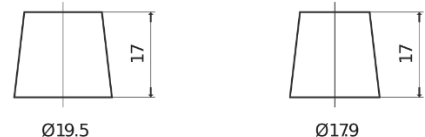

Terminal Type