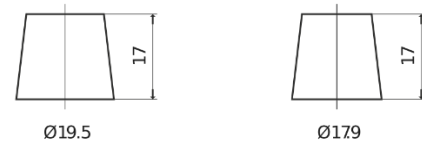

Terminal Type