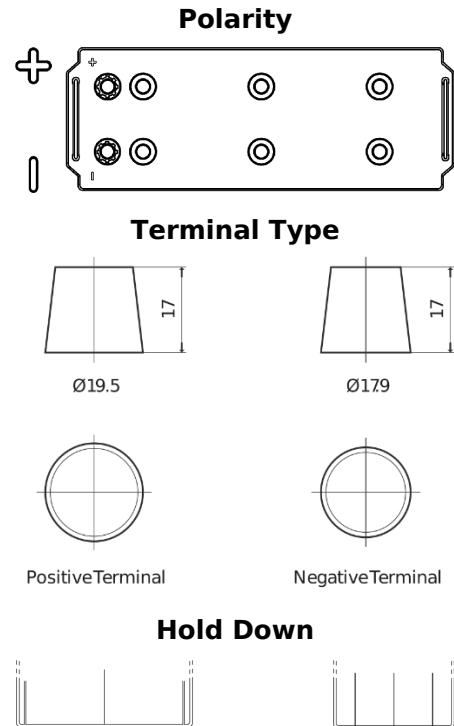

Product overview

Batteries for Camiones, autobuses, construcción, agricultura

StartPRO DG1403

Part number	DG1403
Technology	Flooded
EAN/GTIN	3661024025423
Voltage	12 V
Capacity	140 Ah
CCA	800 A
Length	513 mm
Width	189 mm
Height	223 mm
Box size	D04
Polarity	ETN 3
Terminal Type	EN taper post
Hold Down	B0
Weights (subject of variation)	34.10 kg