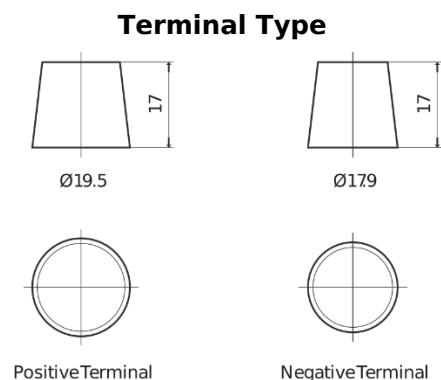

Product overview

Batteries for Camiones, autobuses, construcción, agricultura

StartPRO DG1403

Part number	DG1403
Technology	Flooded
EAN/GTIN	3661024025423
Voltage	12 V
Capacity	140.0 Ah
CCA	800 A
Length	513 mm
Width	189 mm
Height	223 mm
Box size	D04
Polarity	ETN 3
Terminal Type	EN taper post
Hold Down	B0
Weights (subject of variation)	34.10 kg