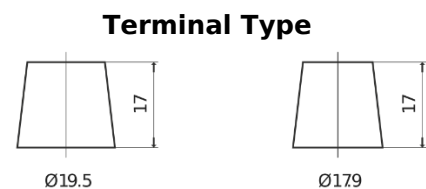

### StartPRO DG2253

Part number	DG2253
Technology	Flooded
EAN/GTIN	3661024026963
Voltage	12 V
Capacity	225.0 Ah
CCA	1200 A
Length	518 mm
Width	274 mm
Height	240 mm
Box size	D06
Polarity	ETN 3
Terminal Type	EN taper post
Hold Down	B0
Weights (subject of variation)	54.90 kg