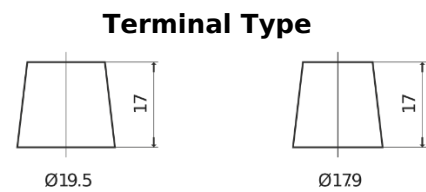

Product overview

Batteries for Camiones, autobuses, construcción, agricultura

StartPRO DG2253

Part number	DG2253
Technology	Flooded
EAN/GTIN	3661024026963
Voltage	12 V
Capacity	225 Ah
CCA	1200 A
Length	518 mm
Width	274 mm
Height	240 mm
Box size	D06
Polarity	ETN 3
Terminal Type	EN taper post
Hold Down	B0
Weights (subject of variation)	54.90 kg