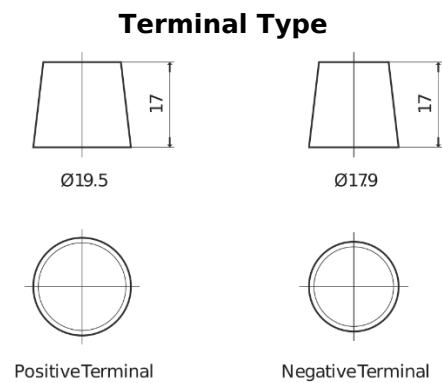

Product overview

Batteries for Camiones, autobuses, construcción, agricultura

StartPRO DG1406

Part number	DG1406
Technology	Flooded
EAN/GTIN	3661024025492
Voltage	12 V
Capacity	140 Ah
CCA	800 A
Length	510 mm
Width	175 mm
Height	225 mm
Box size	D08
Polarity	ETN 4
Terminal Type	EN taper post
Hold Down	B3
Weights (subject of variation)	33.50 kg