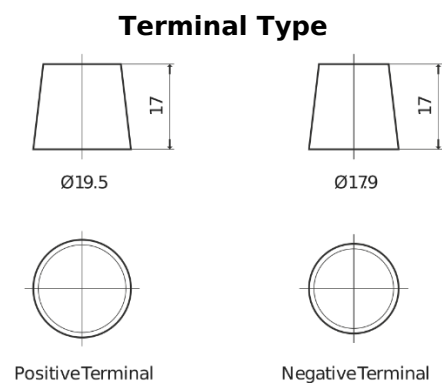

Product overview

Batteries for Camiones, autobuses, construcción, agricultura

StartPRO DG1406

Part number	DG1406
Technology	Flooded
EAN/GTIN	3661024025492
Voltage	12 V
Capacity	140.0 Ah
CCA	800 A
Length	510 mm
Width	175 mm
Height	225 mm
Box size	D08
Polarity	ETN 4
Terminal Type	EN taper post
Hold Down	B3
Weights (subject of variation)	33.50 kg