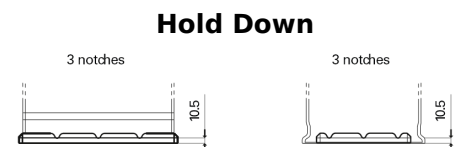

Product overview

Batteries for Camiones, autobuses, construcción, agricultura

StartPRO DG1406

Part number	DG1406
Technology	Flooded
EAN/GTIN	3661024025492
Voltage	12 V
Capacity	140.0 Ah
CCA	800 A
Length	510 mm
Width	175 mm
Height	225 mm
Box size	D08
Polarity	ETN 4
Terminal Type	EN taper post
Hold Down	B3
Weights (subject of variation)	33.50 kg