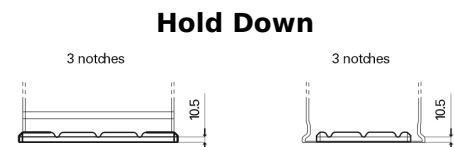

Product overview

Batteries for Camiones, autobuses, construcción, agricultura

StartPRO DG1406

Part number	DG1406
Technology	Flooded
EAN/GTIN	3661024025492
Voltage	12 V
Capacity	140 Ah
CCA	800 A
Length	510 mm
Width	175 mm
Height	225 mm
Box size	D08
Polarity	ETN 4
Terminal Type	EN taper post
Hold Down	B3
Weights (subject of variation)	33.50 kg