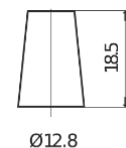

Terminal Type

Positive Terminal

Negative Terminal