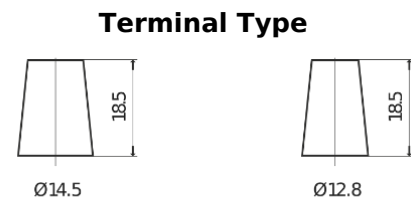

### Power DB357

Part number	DB357
Technology	Flooded
EAN/GTIN	3661024024341
Voltage	12 V
Capacity	35 Ah
CCA	240 A
Length	187 mm
Width	127 mm
Height	220 mm
Box size	B19
Polarity	ETN 1
Terminal Type	JIS taper post
Hold Down	B0
Weights (subject of variation)	8.90 kg