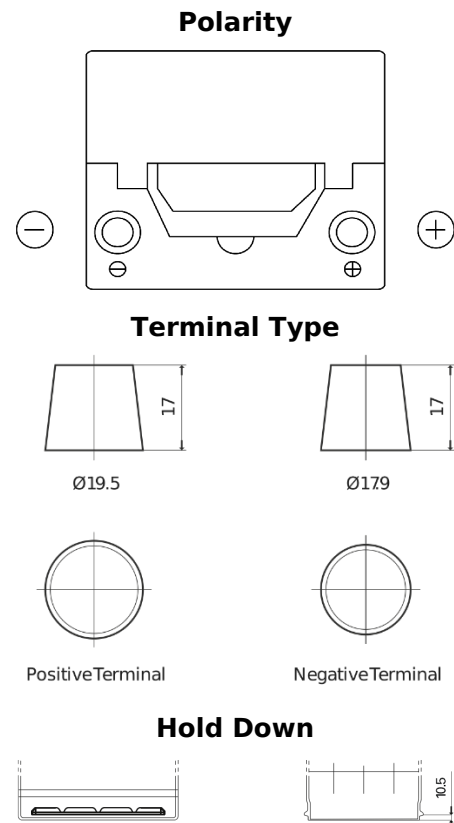

Product overview

Batteries for Coches

Power DB504

Part number	DB504
Technology	Flooded
EAN/GTIN	3661024024402
Voltage	12 V
Capacity	50 Ah
CCA	360 A
Length	200 mm
Width	173 mm
Height	222 mm
Box size	D20
Polarity	ETN 0
Terminal Type	EN taper post
Hold Down	Korean B1
Weights (subject of variation)	12.90 kg