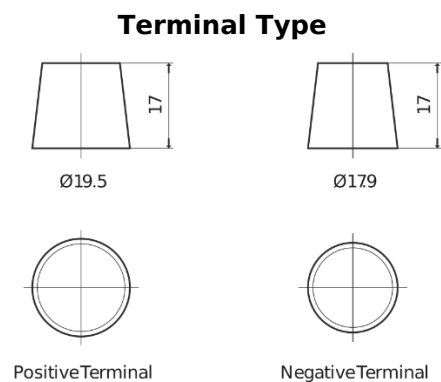

### Power DB604

Part number	DB604
Technology	Flooded
EAN/GTIN	3661024024419
Voltage	12 V
Capacity	60 Ah
CCA	480 A
Length	230 mm
Width	173 mm
Height	222 mm
Box size	D23
Polarity	ETN 0
Terminal Type	EN taper post
Hold Down	Korean B1
Weights (subject of variation)	14.60 kg