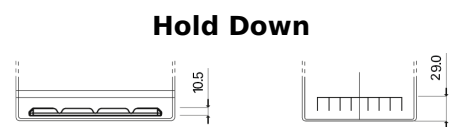

Product overview

Batteries for Coches

Power DB704

Part number	DB704
Technology	Flooded
EAN/GTIN	3661024024433
Voltage	12 V
Capacity	70.0 Ah
CCA	540 A
Length	270 mm
Width	173 mm
Height	222 mm
Box size	D26
Polarity	ETN 0
Terminal Type	EN taper post
Hold Down	Korean B1+B6
Weights (subject of variation)	16.10 kg