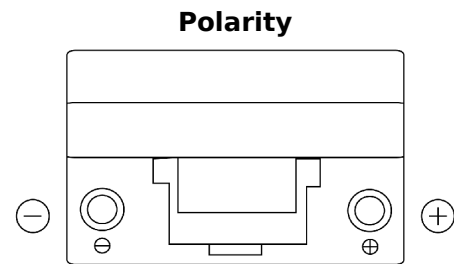

Product overview

Batteries for Coches

Power DB704

Part number	DB704
Technology	Flooded
EAN/GTIN	3661024024433
Voltage	12 V
Capacity	70.0 Ah
CCA	540 A
Length	270 mm
Width	173 mm
Height	222 mm
Box size	D26
Polarity	ETN 0
Terminal Type	EN taper post
Hold Down	Korean B1+B6
Weights (subject of variation)	16.10 kg