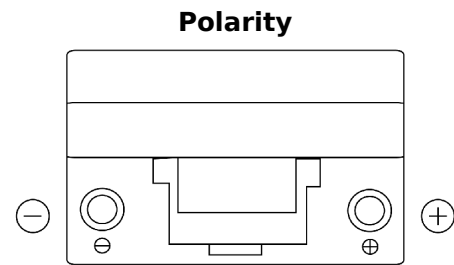

### Power DB704

Part number	DB704
Technology	Flooded
EAN/GTIN	3661024024433
Voltage	12 V
Capacity	70 Ah
CCA	540 A
Length	270 mm
Width	173 mm
Height	222 mm
Box size	D26
Polarity	ETN 0
Terminal Type	EN taper post
Hold Down	Korean B1+B6
Weights (subject of variation)	16.10 kg