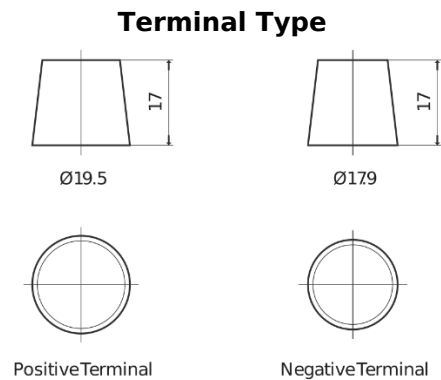

Product overview

Batteries for Coches

Power DB704

Part number	DB704
Technology	Flooded
EAN/GTIN	3661024024433
Voltage	12 V
Capacity	70.0 Ah
CCA	540 A
Length	270 mm
Width	173 mm
Height	222 mm
Box size	D26
Polarity	ETN 0
Terminal Type	EN taper post
Hold Down	Korean B1+B6
Weights (subject of variation)	16.10 kg