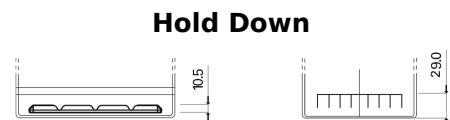

### Power DB704

Part number	DB704
Technology	Flooded
EAN/GTIN	3661024024433
Voltage	12 V
Capacity	70 Ah
CCA	540 A
Length	270 mm
Width	173 mm
Height	222 mm
Box size	D26
Polarity	ETN 0
Terminal Type	EN taper post
Hold Down	Korean B1+B6
Weights (subject of variation)	16.10 kg