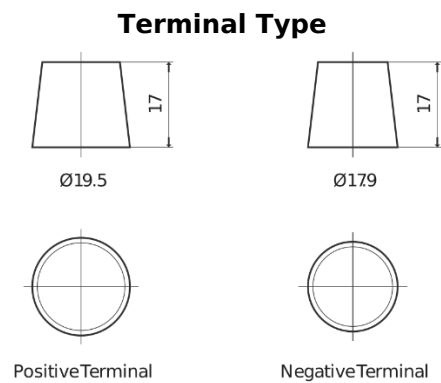

### Power DB704

Part number	DB704
Technology	Flooded
EAN/GTIN	3661024024433
Voltage	12 V
Capacity	70 Ah
CCA	540 A
Length	270 mm
Width	173 mm
Height	222 mm
Box size	D26
Polarity	ETN 0
Terminal Type	EN taper post
Hold Down	Korean B1+B6
Weights (subject of variation)	16.10 kg