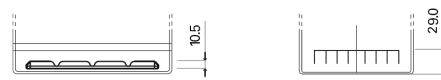

Hold Down

El diseño, las características y las especificaciones están sujetos a cambios sin previo aviso. Nos eximimos de responsabilidad, de cualquier representación o garantía, expresa o implícita, con respecto a los datos o recomendaciones, y en ningún caso seremos responsables de ninguna reclamación por pérdida o daño que haya surgido como resultado. Es posible que algunos productos no estén disponibles en su mercado local.