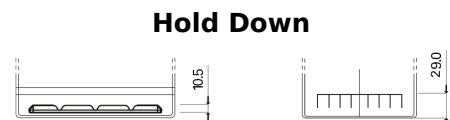

Product overview

Batteries for Coches

Power DB705

Part number	DB705
Technology	Flooded
EAN/GTIN	3661024024440
Voltage	12 V
Capacity	70 Ah
CCA	540 A
Length	270 mm
Width	173 mm
Height	222 mm
Box size	D26
Polarity	ETN 1
Terminal Type	EN taper post
Hold Down	Korean B1+B6
Weights (subject of variation)	16.10 kg