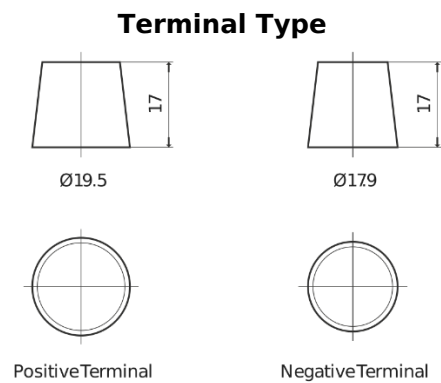

Product overview

Batteries for Coches

Power DB705

Part number	DB705
Technology	Flooded
EAN/GTIN	3661024024440
Voltage	12 V
Capacity	70 Ah
CCA	540 A
Length	270 mm
Width	173 mm
Height	222 mm
Box size	D26
Polarity	ETN 1
Terminal Type	EN taper post
Hold Down	Korean B1+B6
Weights (subject of variation)	16.10 kg