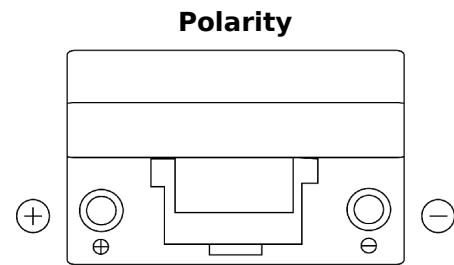

Product overview

Batteries for Coches

Power DB705

Part number	DB705
Technology	Flooded
EAN/GTIN	3661024024440
Voltage	12 V
Capacity	70 Ah
CCA	540 A
Length	270 mm
Width	173 mm
Height	222 mm
Box size	D26
Polarity	ETN 1
Terminal Type	EN taper post
Hold Down	Korean B1+B6
Weights (subject of variation)	16.10 kg