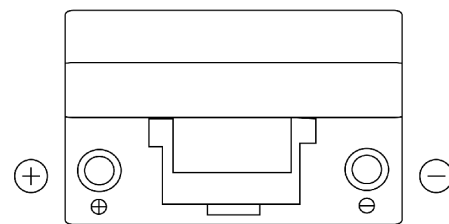

### Power DB705

Part number	DB705
Technology	Flooded
EAN/GTIN	3661024024440
Voltage	12 V
Capacity	70.0 Ah
CCA	540 A
Length	270 mm
Width	173 mm
Height	222 mm
Box size	D26
Polarity	ETN 1
Terminal Type	EN taper post
Hold Down	Korean B1+B6
Weights (subject of variation)	16.10 kg

#### Terminal Type

Ø19.5

Ø179

Positive Terminal

Negative Terminal