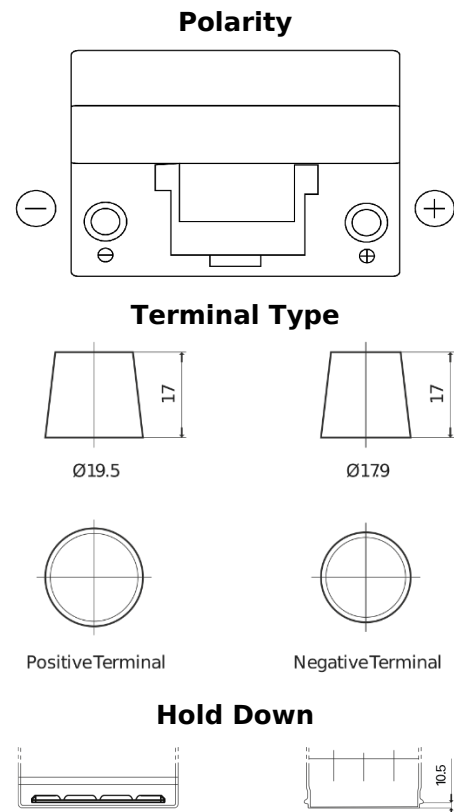

Product overview

Batteries for Coches

Power DB954

Part number	DB954
Technology	Flooded
EAN/GTIN	3661024024457
Voltage	12 V
Capacity	95 Ah
CCA	760 A
Length	306 mm
Width	173 mm
Height	222 mm
Box size	D31
Polarity	ETN 0
Terminal Type	EN taper post
Hold Down	Korean B1
Weights (subject of variation)	20.60 kg