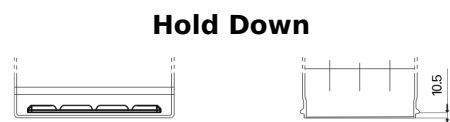

Product overview

Batteries for Coches

Power DB955

Part number	DB955
Technology	Flooded
EAN/GTIN	3661024024464
Voltage	12 V
Capacity	95 Ah
CCA	760 A
Length	306 mm
Width	173 mm
Height	222 mm
Box size	D31
Polarity	ETN 1
Terminal Type	EN taper post
Hold Down	Korean B1
Weights (subject of variation)	20.60 kg