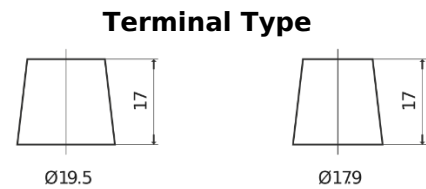

Product overview

Batteries for Coches

Power DB955

Part number	DB955
Technology	Flooded
EAN/GTIN	3661024024464
Voltage	12 V
Capacity	95 Ah
CCA	760 A
Length	306 mm
Width	173 mm
Height	222 mm
Box size	D31
Polarity	ETN 1
Terminal Type	EN taper post
Hold Down	Korean B1
Weights (subject of variation)	20.60 kg