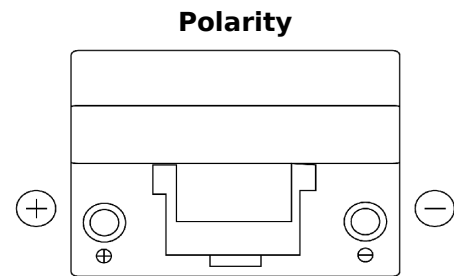

Product overview

Batteries for Coches

Power DB955

Part number	DB955
Technology	Flooded
EAN/GTIN	3661024024464
Voltage	12 V
Capacity	95 Ah
CCA	760 A
Length	306 mm
Width	173 mm
Height	222 mm
Box size	D31
Polarity	ETN 1
Terminal Type	EN taper post
Hold Down	Korean B1
Weights (subject of variation)	20.60 kg